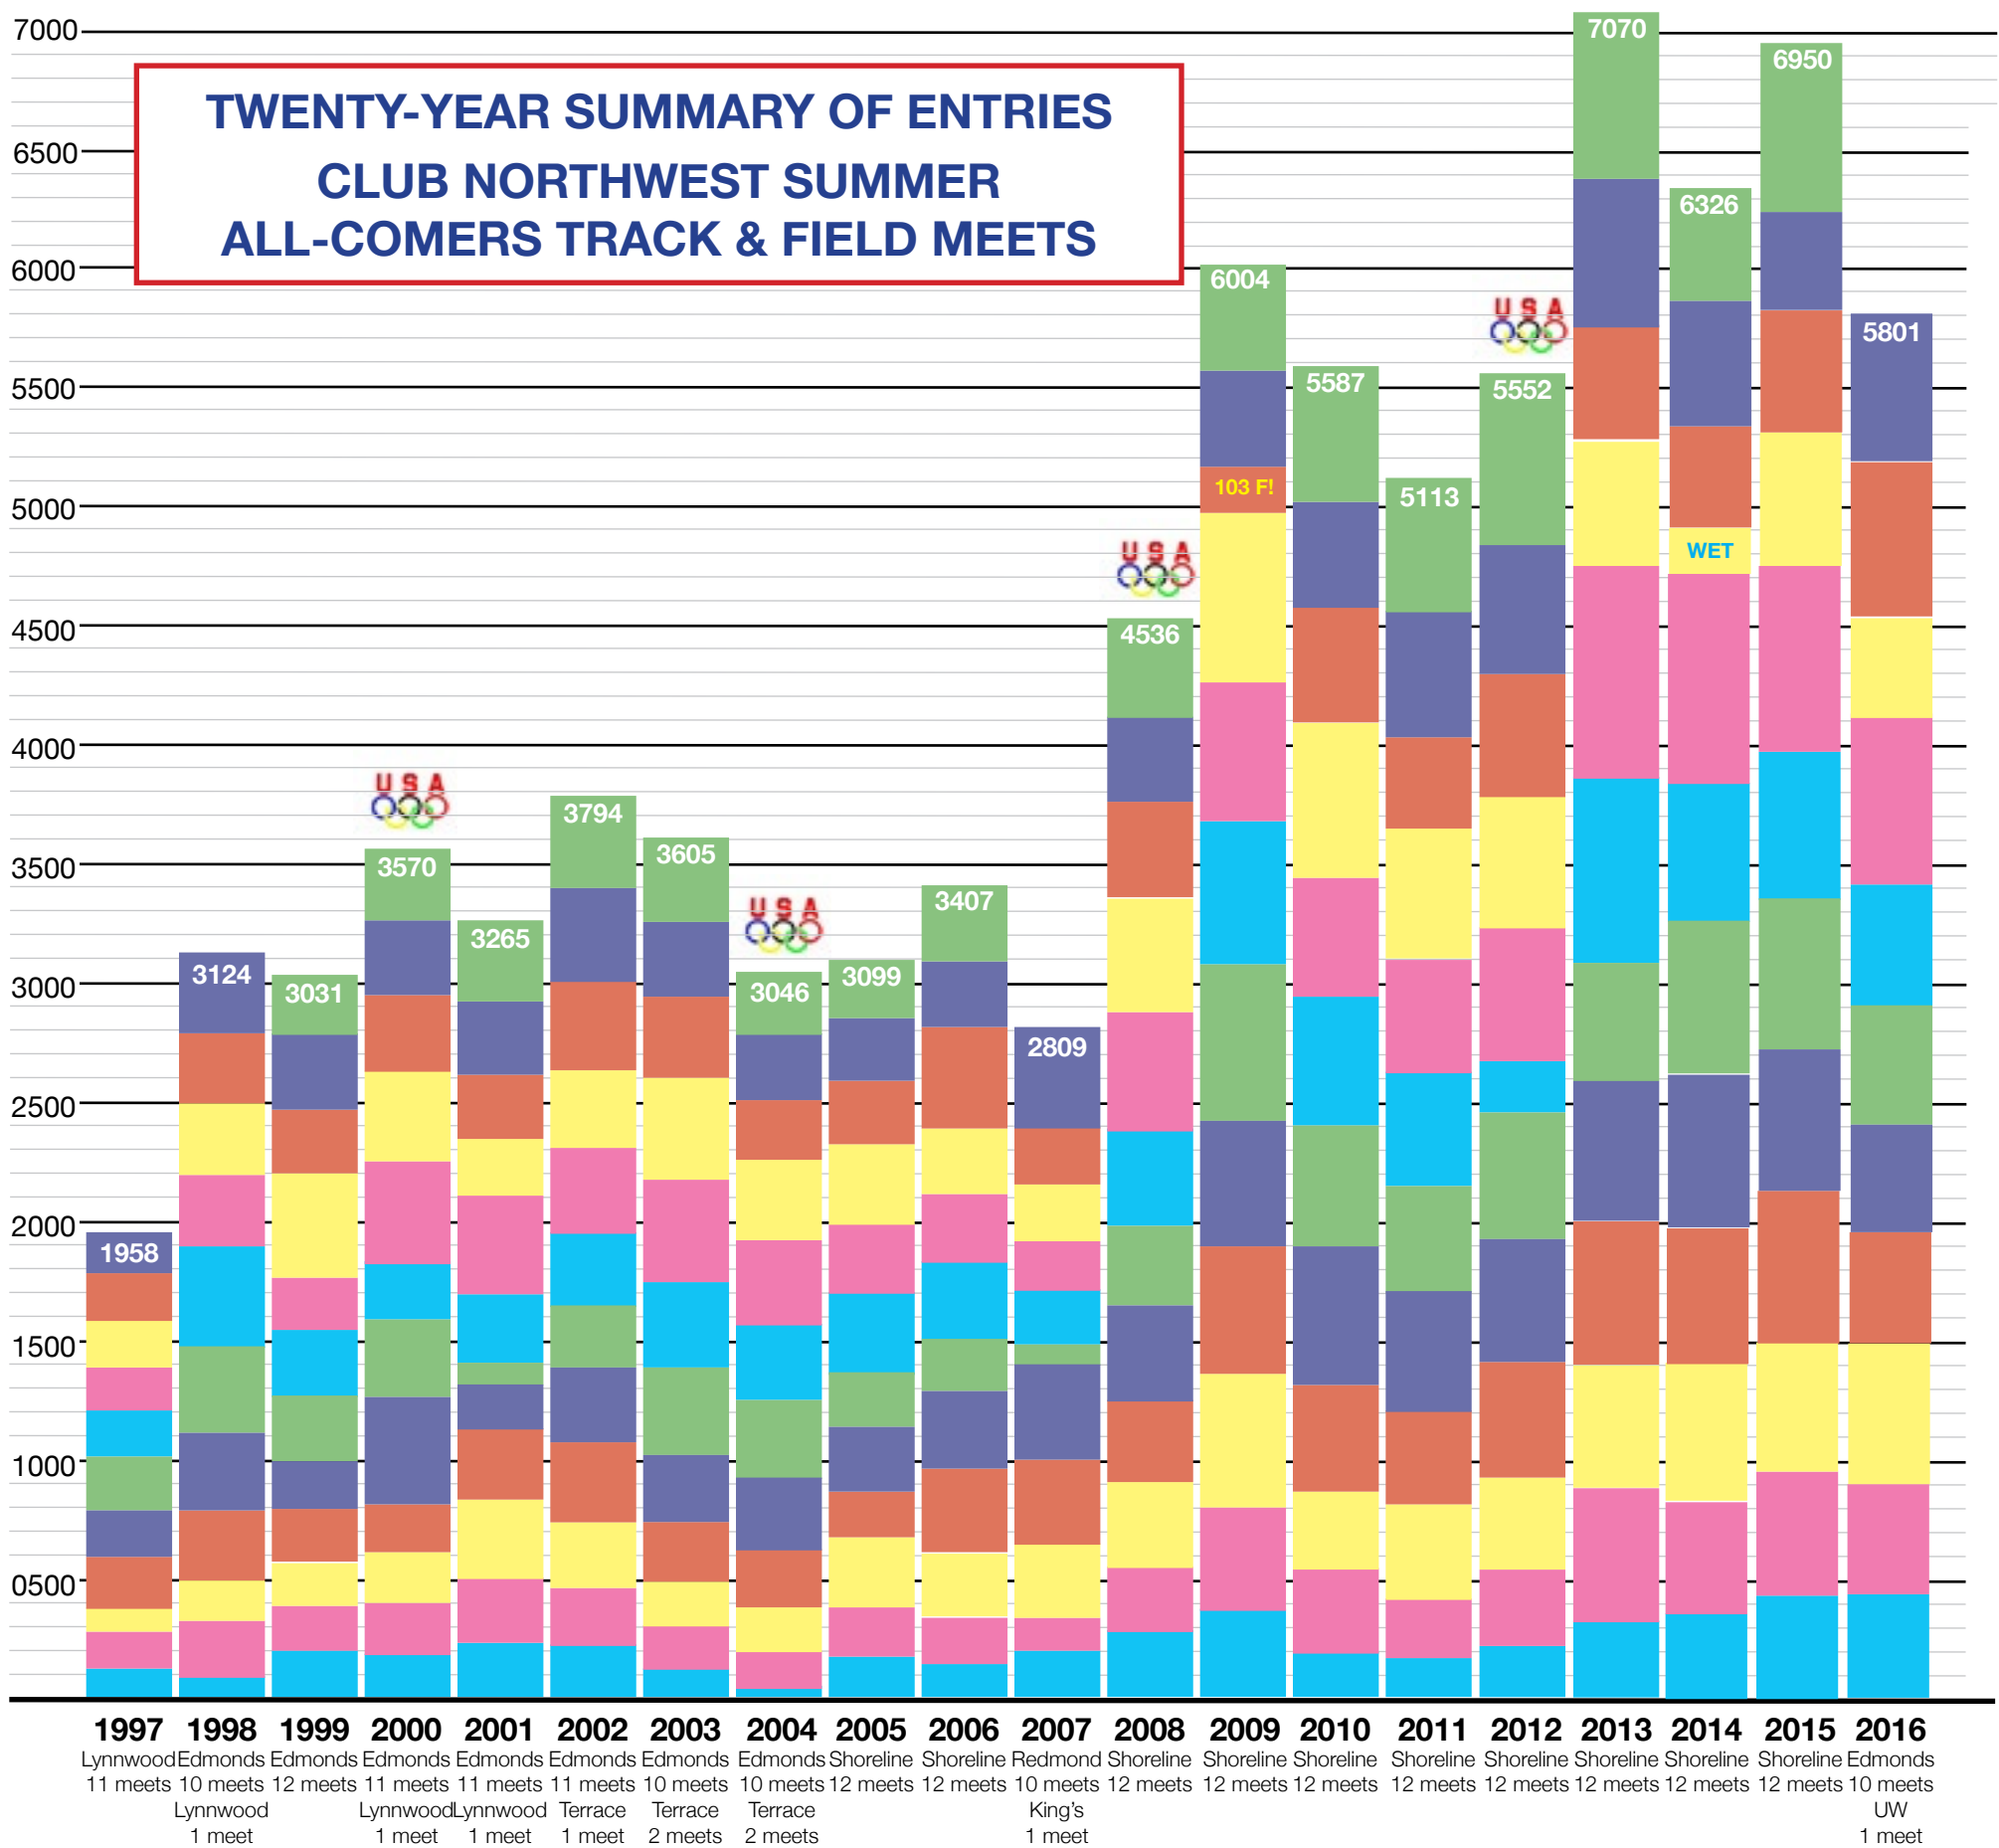

# Founded in 1969 and still getting bigger - and better!

The last eight years are our program's highest participation!

Our records are somewhat sketchy between 1969 and 1996, but the program is as strong as ever!